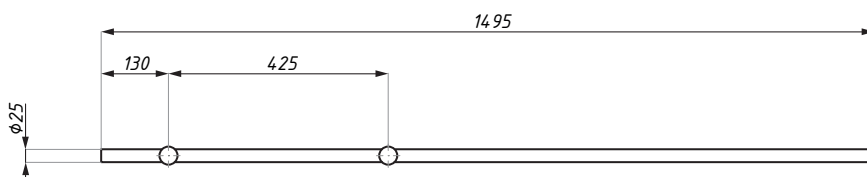

POZOR: Délka kolejnice ze strany kotvení min. 130 mm
Řezat pouze ze strany bez bodových úchytů

ATTENTION: Length of the rail from the side with the first fastening min. 130 mm. The rail to be shortened from the opposite side to the part with the fastenings.