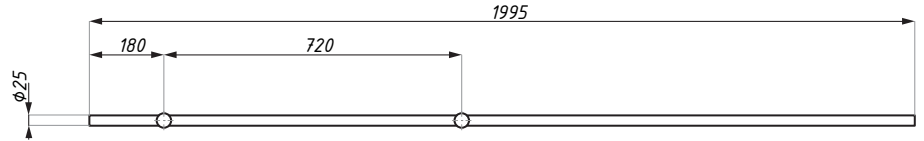

Kód / Code	Materiál / Material	Povrch / Finish
SHV-PTR2000 PSS	nerez / stainless steel	lesklý / polished
SHV-PTR2000 SSS	nerez / stainless steel	matný / satin

POZOR: Délka kolejnice ze strany kotvení min. 130 mm
Řezat pouze ze strany bez bodových úchytů

ATTENTION: Length of the rail from the side with the first fastening min. 130 mm. The rail to be shortened from the opposite side to the part with the fastenings.

SHV-MSG90SET

Výřezy ve skle
Glass preparation