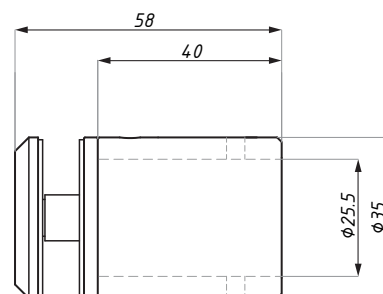

SHV-MSG

Boční kotvení vodící kolejnice do skla
Rail to glass connector

Kód / Code	Materiál / Material	Povrch / Finish
SHV-MSG PSS	nerez / stainless steel	lesklý / polished
SHV-MSG SSS	nerez / stainless steel	matný / satin