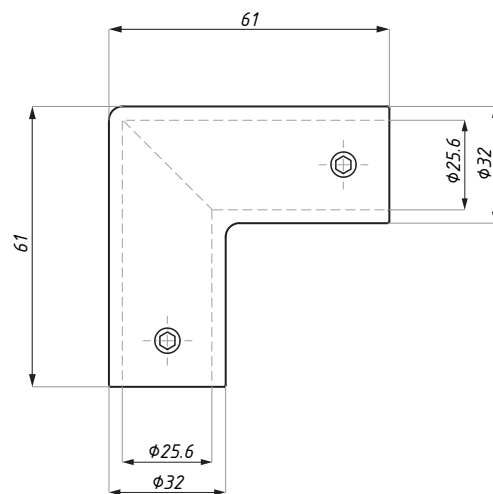

SHV-CON90

Rohová spojka vodící kolejnice 90°
90° corner connector for rail

Kód / Code	Materiál / Material	Povrch / Finish
SHV-CON90PSS	nerez / stainless steel	lesklý / polished
SHV-CON90SSS	nerez / stainless steel	matný / satin