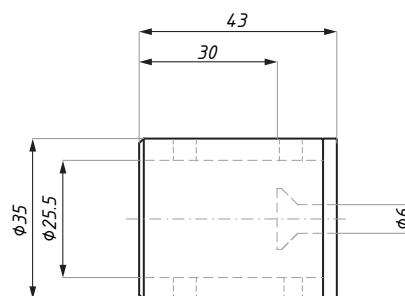

SHV-MSD

Boční kotvení vodící kolejnice do zdi
Rail to wall connector

Kód / Code	Materiál / Material	Povrch / Finish
SHV-MSD PSS	nerez / stainless steel	lesklý / polished
SHV-MSD SSS	nerez / stainless steel	matný / satin