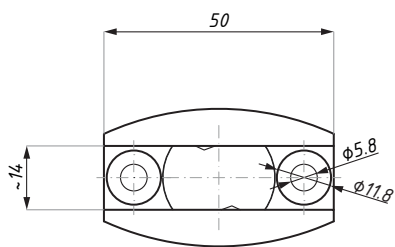

Kód / Code	Materiál / Material	Povrch / Finish
SHV-ADJU PSS	nerez / stainless steel	lesklý / polished
SHV-ADJU SSS	nerez / stainless steel	matný / satin

tloušťka skla (mm): 8; 10

glass thickness (mm): 8; 10